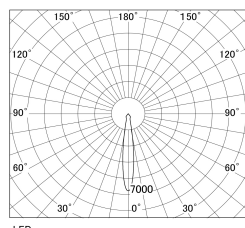

Item no. SD381-2020W9035-R-IK

Series Name: Clady versa R-G tracklight
(In track) (SD381-R-IK)

■ Direct Horizontal Illuminance SD381-2020W9035-R-IK

φ	Illuminance Angle	Beam Angle	Vertical Illuminance(Lx)
240	14°	15°	56570
490			14140
730			6290
980			3540
			2260
			1570
			1150
			880

Luminous flux : 2105 lm

Installation	Track mount
Type	Extra high-efficiency tracklight
Fixture wattage	20W
Beam angle	15deg
Color Temp.	3500K
CRI	Ra>90
Luminous	2104 lm
Body	Die-castaluminumalloy
Body finish	White
Trim finish	White
Reflector finish	N/A
IP Rate	IP20
Light source	COB module
Input Voltage	AC220~240V
Dimming Type	Non-Dimmable
Certificate	CE,CCC
Cut Hole	N/A