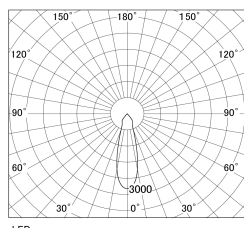

Item no. SD381-2030W9035-R-1K

Series Name: Clady versa R-G tracklight  
(In track) (SD381-R-1K)

Installation	Track mount	
Type	Extra	high-efficiency tracklight
Fixture wattage	20W	
Beam angle	28deg	
Color Temp.	3500K	
CRI	Ra>90	
Luminous	2148 lm	
Body	Die-castaluminumalloy	
Body finish	White	
Trim finish	White	
Reflector finish	N/A	
IP Rate	IP20	
Light source	COB module	
Input Voltage	AC220~240V	
Dimming Type	Non-Dimmable	
Certificate	CE,CCC	
Cut Hole	N/A	

■ Direct Horizontal Illuminance SD381-2030W9035-R-1K

φ	Illuminance Angle	Beam Angle	Vertical Illuminance(Lx)
480	27°	28°	23970
960			5990
1440			2660
1920			1500
			960
			670
			490
			370

Luminous flux : 2150 lm