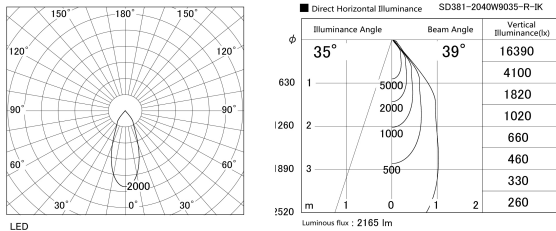

Item no. SD381-2040W9035-R-IK

Series Name: Clady versa R-G tracklight
(In track) (SD381-R-IK)

Installation	Track mount
Type	Extra high-efficiency tracklight
Fixture wattage	20W
Beam angle	39deg
Color Temp.	3500K
CRI	Ra>90
Luminous	2165 lm
Body	Die-castaluminumalloy
Body finish	White
Trim finish	White
Reflector finish	N/A
IP Rate	IP20
Light source	COB module
Input Voltage	AC220~240V
Dimming Type	Non-Dimmable
Certificate	CE,CCC
Cut Hole	N/A