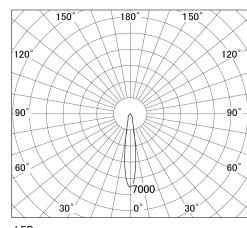

Item no. SD381-1915W9035-R-IK

Series Name: Clady versa R-G tracklight  
(In track) (SD381-R-IK)

■ Direct Horizontal Illuminance SD381-1915W9035-R-IK

φ	Illuminance Angle	Beam Angle	Vertical Illuminance(Lx)
260	15°	16°	43370
520	1		10840
			4820
780	2		2710
			1730
1050	3		1200
			890
			680

Luminous flux : 1690 lm

LED

Installation	Track mount
Type	Extra high-efficiency tracklight
Fixture wattage	18.6W
Beam angle	16deg
Color Temp.	3500K
CRI	Ra>90
Luminous	1691 lm
Body	Die-castaluminumalloy
Body finish	White
Trim finish	White
Reflector finish	N/A
IP Rate	IP20
Light source	COB module
Input Voltage	AC220~240V
Dimming Type	Non-Dimmable
Certificate	CE,CCC
Cut Hole	N/A