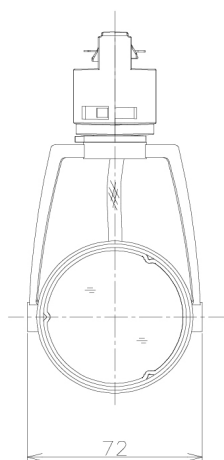

Item no. SD381-1920W9035-R-IK

Series Name: Clady versa R-G tracklight  
(In track) (SD381-R-IK)

■ Direct Horizontal Illuminance SD381-1920W9035-R-IK

φ	Illuminance Angle	Beam Angle	Vertical Illuminance(Lx)
330	19°	19°	32960
660			8240
1000			3660
1330			2060
			1320
			920
			670
			520

Luminous flux : 1725 lm

Installation	Track mount
Type	Extra high-efficiency tracklight
Fixture wattage	18.6W
Beam angle	19deg
Color Temp.	3500K
CRI	Ra>90
Luminous	1725 lm
Body	Die-castaluminumalloy
Body finish	White
Trim finish	White
Reflector finish	N/A
IP Rate	IP20
Light source	COB module
Input Voltage	AC220~240V
Dimming Type	Non-Dimmable
Certificate	CE,CCC
Cut Hole	N/A