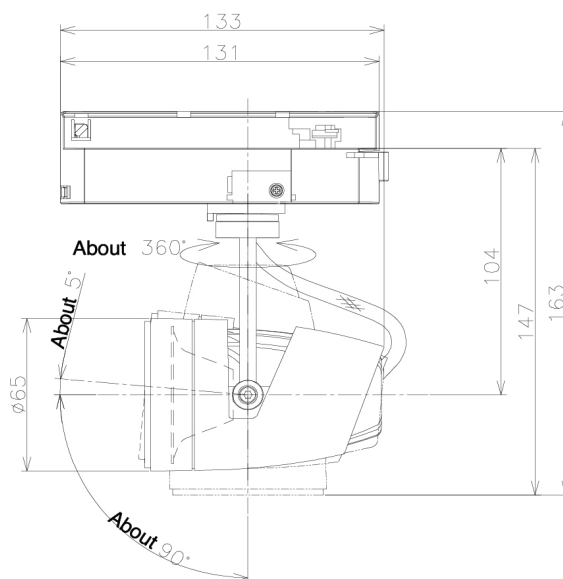

Item no. SD381-1920W9035-R-IK

Series Name: Clady versa R-G tracklight  
(In track) (SD381-R-IK)

■ Direct Horizontal Illuminance SD381-1920W9035-R-IK

φ	Illuminance Angle	Beam Angle	Vertical Illuminance(Lx)
330	19°	19°	32960
660			8240
1000			3660
1330			2060
			1320
			920
			670
			520

Luminous flux : 1725 lm

Installation	Track mount
Type	Extra high-efficiency tracklight
Fixture wattage	18.6W
Beam angle	19deg
Color Temp.	3500K
CRI	Ra>90
Luminous	1725 lm
Body	Die-castaluminumalloy
Body finish	White
Trim finish	White
Reflector finish	N/A
IP Rate	IP20
Light source	COB module
Input Voltage	AC220~240V
Dimming Type	Non-Dimmable
Certificate	CE,CCC
Cut Hole	N/A