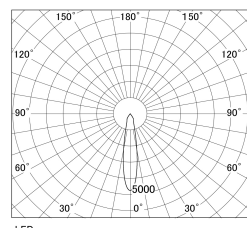

Item no. SD381-1920W9035-R-IK

Series Name: Clady versa R-G tracklight  
(In track) (SD381-R-IK)

■ Direct Horizontal Illuminance SD381-1920W9035-R-IK

φ	Illuminance Angle	Beam Angle	Vertical Illuminance(Lx)
330	19°	19°	32960
660			8240
1000			3660
1330			2060
			1320
			920
			670
			520

Luminous flux : 1725 lm

Installation	Track mount
Type	Extra high-efficiency tracklight
Fixture wattage	18.6W
Beam angle	19deg
Color Temp.	3500K
CRI	Ra>90
Luminous	1725 lm
Body	Die-castaluminumalloy
Body finish	White
Trim finish	White
Reflector finish	N/A
IP Rate	IP20
Light source	COB module
Input Voltage	AC220~240V
Dimming Type	Non-Dimmable
Certificate	CE,CCC
Cut Hole	N/A