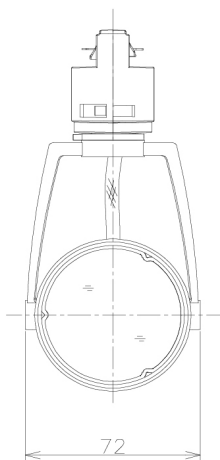

Item no. SD381-1940W9035-R-IK

Series Name: Clady versa R-G tracklight
(In track) (SD381-R-IK)

■ Direct Horizontal Illuminance SD381-1940W9035-R-IK

φ	Illuminance Angle	Beam Angle	Vertical Illuminance(Lx)
590	33°	37°	15190
1180			3800
1770			1690
3360			950
			610
			420
			310
			240

Luminous flux : 1825 lm

Installation	Track mount	
Type	Extra	high-efficiency tracklight
Fixture wattage	18.6W	
Beam angle	37deg	
Color Temp.	3500K	
CRI	Ra>90	
Luminous	1826 lm	
Body	Die-castaluminumalloy	
Body finish	White	
Trim finish	White	
Reflector finish	N/A	
IP Rate	IP20	
Light source	COB module	
Input Voltage	AC220~240V	
Dimming Type	Non-Dimmable	
Certificate	CE,CCC	
Cut Hole	N/A	