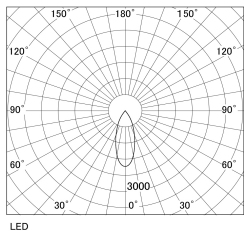

Item no. SD381-1940W9035-R-IK

Series Name: Clady versa R-G tracklight
(In track) (SD381-R-IK)

■ Direct Horizontal Illuminance SD381-1940W9035-R-IK

φ	Illuminance Angle	Beam Angle	Vertical Illuminance(Lx)
590	33°	37°	15190
1180			3800
1770			1690
3360			950
			610
			420
			310
			240

Luminous flux : 1825 lm

Installation	Track mount	
Type	Extra	high-efficiency tracklight
Fixture wattage	18.6W	
Beam angle	37deg	
Color Temp.	3500K	
CRI	Ra>90	
Luminous	1826 lm	
Body	Die-castaluminumalloy	
Body finish	White	
Trim finish	White	
Reflector finish	N/A	
IP Rate	IP20	
Light source	COB module	
Input Voltage	AC220~240V	
Dimming Type	Non-Dimmable	
Certificate	CE,CCC	
Cut Hole	N/A	