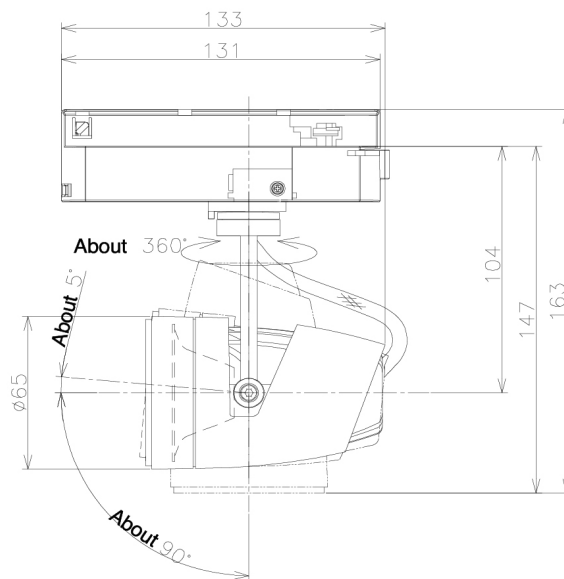

Item no. SD381-1940W9035-R-IK

Series Name: Clady versa R-G tracklight
(In track) (SD381-R-IK)

■ Direct Horizontal Illuminance SD381-1940W9035-R-IK

φ	Illuminance Angle	Beam Angle	Vertical Illuminance(Lx)
590	33°	37°	15190
1180			3800
1770			1690
3360			950
			610
			420
			310
			240

Luminous flux : 1825 lm

Installation	Track mount	
Type	Extra	high-efficiency tracklight
Fixture wattage	18.6W	
Beam angle	37deg	
Color Temp.	3500K	
CRI	Ra>90	
Luminous	1826 lm	
Body	Die-castaluminumalloy	
Body finish	White	
Trim finish	White	
Reflector finish	N/A	
IP Rate	IP20	
Light source	COB module	
Input Voltage	AC220~240V	
Dimming Type	Non-Dimmable	
Certificate	CE,CCC	
Cut Hole	N/A	