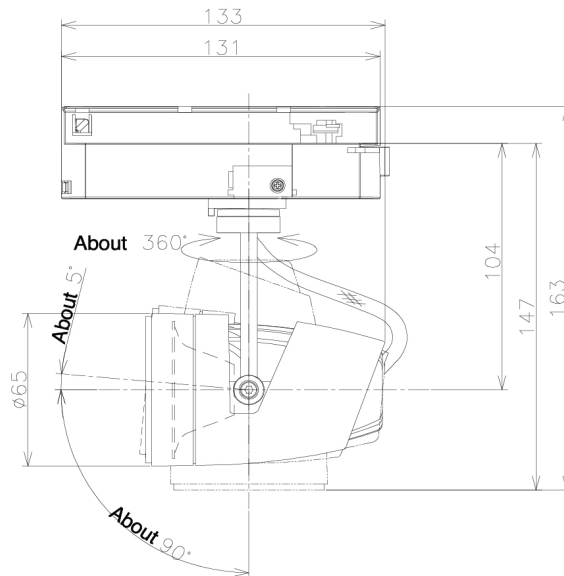

Item no. SD381-1130W9035-R-IK

Series Name: Clady versa R-G tracklight
(In track) (SD381-R-IK)

■ Direct Horizontal Illuminance SD381-1130W9035-R-IK

φ	Illuminance Angle	Beam Angle	Vertical Illuminance(Lx)
	26°	28°	11970
460	5000	2000	2990
920	1000	500	1330
1380	500	250	750
1840	250	125	480
	125	62.5	330
	62.5	31.25	240
	31.25	15.625	190

Luminous flux : 1085 lm

Installation	Track mount	
Type	Extra	high-efficiency tracklight
Fixture wattage	10.5W	
Beam angle	28deg	
Color Temp.	3500K	
CRI	Ra>90	
Luminous	1084 lm	
Body	Die-castaluminumalloy	
Body finish	White	
Trim finish	White	
Reflector finish	N/A	
IP Rate	IP20	
Light source	COB module	
Input Voltage	AC220~240V	
Dimming Type	Non-Dimmable	
Certificate	CE,CCC	
Cut Hole	N/A	