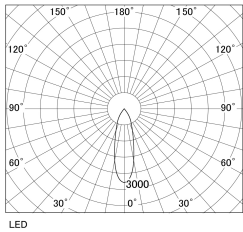

Item no. SD381-1130W9035-R-IK

Series Name: Clady versa R-G tracklight
(In track) (SD381-R-IK)

■ Direct Horizontal Illuminance SD381-1130W9035-R-IK

φ	Illuminance Angle	Beam Angle	Vertical Illuminance(Lx)
	26°	28°	11970
460	5000	2000	2990
920	1000	500	1330
1380	500	250	750
1840	250	125	480
	125	62.5	330
	62.5	31.25	240
	31.25	15.625	190

Luminous flux : 1085 lm

Installation	Track mount	
Type	Extra	high-efficiency tracklight
Fixture wattage	10.5W	
Beam angle	28deg	
Color Temp.	3500K	
CRI	Ra>90	
Luminous	1084 lm	
Body	Die-castaluminumalloy	
Body finish	White	
Trim finish	White	
Reflector finish	N/A	
IP Rate	IP20	
Light source	COB module	
Input Voltage	AC220~240V	
Dimming Type	Non-Dimmable	
Certificate	CE,CCC	
Cut Hole	N/A	