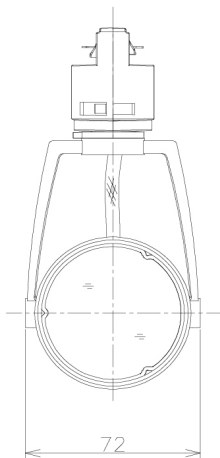

Item no. SD381-1130W9035-R-IK

Series Name: Clady versa R-G tracklight
(In track) (SD381-R-IK)

■ Direct Horizontal Illuminance SD381-1130W9035-R-IK

φ	Illuminance Angle	Beam Angle	Vertical Illuminance(Lx)
	26°	28°	11970
460	5000	2000	2990
920	1000	500	1330
1380	500	250	750
1840	250	125	480
	125	62.5	330
	62.5	31.25	240
	31.25	15.625	190

Luminous flux : 1085 lm

Installation	Track mount	
Type	Extra	high-efficiency tracklight
Fixture wattage	10.5W	
Beam angle	28deg	
Color Temp.	3500K	
CRI	Ra>90	
Luminous	1084 lm	
Body	Die-castaluminumalloy	
Body finish	White	
Trim finish	White	
Reflector finish	N/A	
IP Rate	IP20	
Light source	COB module	
Input Voltage	AC220~240V	
Dimming Type	Non-Dimmable	
Certificate	CE,CCC	
Cut Hole	N/A	