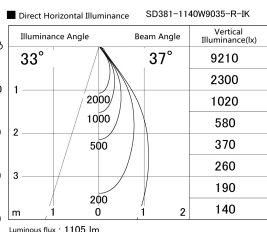

Item no. SD381-1140W9035-R-IK

Series Name: Clady versa R-G tracklight
(In track) (SD381-R-IK)

Installation	Track mount
Type	Extra high-efficiency tracklight
Fixture wattage	10.5W
Beam angle	37deg
Color Temp.	3500K
CRI	Ra>90
Luminous	1107 lm
Body	Die-castaluminumalloy
Body finish	White
Trim finish	White
Reflector finish	N/A
IP Rate	IP20
Light source	COB module
Input Voltage	AC220~240V
Dimming Type	Non-Dimmable
Certificate	CE,CCC
Cut Hole	N/A