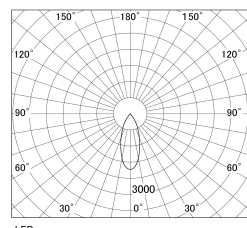

Item no. SD381-1140W9035-R-IK

Series Name: Clady versa R-G tracklight
(In track) (SD381-R-IK)

Installation	Track mount
Type	Extra high-efficiency tracklight
Fixture wattage	10.5W
Beam angle	37deg
Color Temp.	3500K
CRI	Ra>90
Luminous	1107 lm
Body	Die-castaluminumalloy
Body finish	White
Trim finish	White
Reflector finish	N/A
IP Rate	IP20
Light source	COB module
Input Voltage	AC220~240V
Dimming Type	Non-Dimmable
Certificate	CE,CCC
Cut Hole	N/A