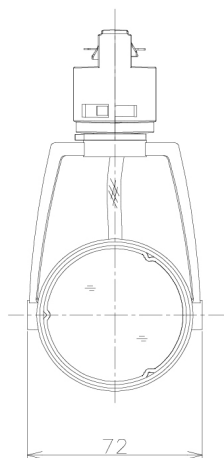

Item no. SD381-0815W9035-R-IK

Series Name: Clady versa R-G tracklight
(In track) (SD381-R-IK)

■ Direct Horizontal Illuminance SD381-0815W9035-R-IK

φ	Illuminance Angle	Beam Angle	Vertical Illuminance(Lx)
	13°	14°	24950
220	10000		6240
	5000		2770
450	2000		1560
	1000		1000
680			690
			510
910			390

Luminous flux : 805 lm

LED

Installation	Track mount
Type	Extra high-efficiency tracklight
Fixture wattage	7.5W
Beam angle	16deg
Color Temp.	3500K
CRI	Ra>90
Luminous	768 lm
Body	Die-castaluminumalloy
Body finish	White
Trim finish	White
Reflector finish	N/A
IP Rate	IP20
Light source	COB module
Input Voltage	AC220~240V
Dimming Type	Non-Dimmable
Certificate	CE,CCC
Cut Hole	N/A