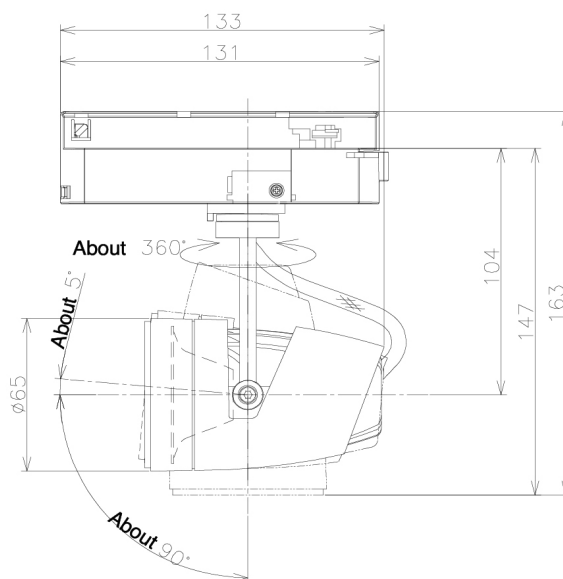

Item no. SD381-0815W9035-R-IK

Series Name: Clady versa R-G tracklight
(In track) (SD381-R-IK)

■ Direct Horizontal Illuminance SD381-0815W9035-R-IK

φ	Illuminance Angle	Beam Angle	Vertical Illuminance(Lx)
	13°	14°	24950
220	10000		6240
	5000		2770
450	2000		1560
	1000		1000
680			690
			510
910			390

Luminous flux : 805 lm

LED

Installation	Track mount
Type	Extra high-efficiency tracklight
Fixture wattage	7.5W
Beam angle	16deg
Color Temp.	3500K
CRI	Ra>90
Luminous	768 lm
Body	Die-castaluminumalloy
Body finish	White
Trim finish	White
Reflector finish	N/A
IP Rate	IP20
Light source	COB module
Input Voltage	AC220~240V
Dimming Type	Non-Dimmable
Certificate	CE,CCC
Cut Hole	N/A