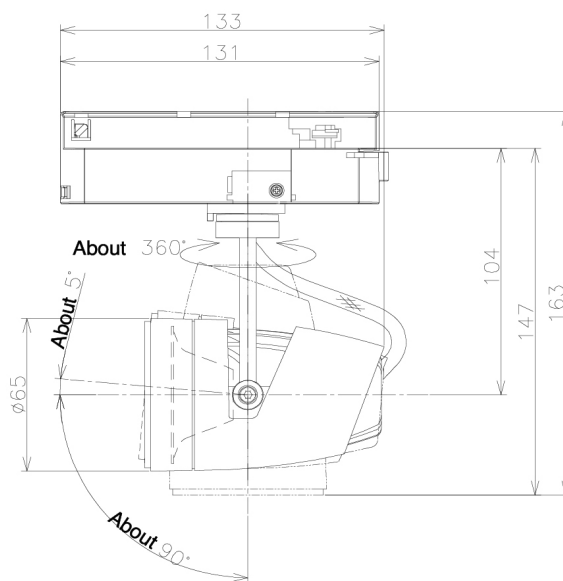

Item no. SD381-0815W9035-R-IK

Series Name: Clady versa R-G tracklight
(In track) (SD381-R-IK)

■ Direct Horizontal Illuminance SD381-0815W9035-R-IK

φ	Illuminance Angle	Beam Angle	Vertical Illuminance(Lx)
	13°	14°	24950
220	10000		6240
	5000		2770
450	2000		1560
	1000		1000
680			690
			510
910			390

Luminous flux : 805 lm

LED

Installation	Track mount
Type	Extra high-efficiency tracklight
Fixture wattage	7.5W
Beam angle	16deg
Color Temp.	3500K
CRI	Ra>90
Luminous	768 lm
Body	Die-castaluminumalloy
Body finish	White
Trim finish	White
Reflector finish	N/A
IP Rate	IP20
Light source	COB module
Input Voltage	AC220~240V
Dimming Type	Non-Dimmable
Certificate	CE,CCC
Cut Hole	N/A