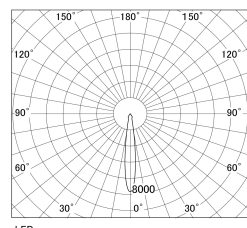

Item no. SD381-0815W9035-R-IK

Series Name: Clady versa R-G tracklight
(In track) (SD381-R-IK)

■ Direct Horizontal Illuminance SD381-0815W9035-R-IK

φ	Illuminance Angle	Beam Angle	Vertical Illuminance(Lx)
	13°	14°	24950
220	10000		6240
	5000		2770
450	2000		1560
	1000		1000
680			690
			510
910			390

Luminous flux : 805 lm

LED

Installation	Track mount
Type	Extra high-efficiency tracklight
Fixture wattage	7.5W
Beam angle	16deg
Color Temp.	3500K
CRI	Ra>90
Luminous	768 lm
Body	Die-castaluminumalloy
Body finish	White
Trim finish	White
Reflector finish	N/A
IP Rate	IP20
Light source	COB module
Input Voltage	AC220~240V
Dimming Type	Non-Dimmable
Certificate	CE,CCC
Cut Hole	N/A