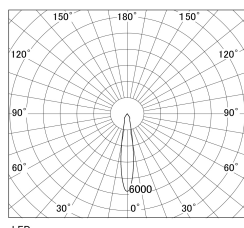

Item no. SD381-0820W9035-R-1K

Series Name: Clady versa R-G tracklight
(In track) (SD381-R-1K)

Installation	Track mount	
Type	Extra	high-efficiency tracklight
Fixture wattage	7.5W	
Beam angle	20deg	
Color Temp.	3500K	
CRI	Ra>90	
Luminous	783 lm	
Body	Die-castaluminumalloy	
Body finish	White	
Trim finish	White	
Reflector finish	N/A	
IP Rate	IP20	
Light source	COB module	
Input Voltage	AC220~240V	
Dimming Type	Non-Dimmable	
Certificate	CE,CCC	
Cut Hole	N/A	

■ Direct Horizontal Illuminance SD381-0820W9035-R-1K

φ	Illuminance Angle	Beam Angle	Vertical Illuminance(lx)
	17°	17°	19380
290			4840
590			2150
890			1210
1190			780
			540
			400
			300

Luminous flux : 835 lm