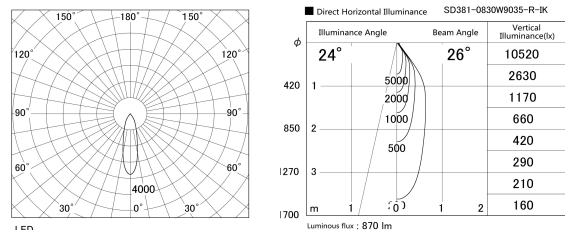

Item no. SD381-0830W9035-R-IK

Series Name: Clady versa R-G tracklight
(In track) (SD381-R-IK)

Installation	Track mount
Type	Extra high-efficiency tracklight
Fixture wattage	7.5W
Beam angle	29deg
Color Temp.	3500K
CRI	Ra>90
Luminous	814 lm
Body	Die-castaluminumalloy
Body finish	White
Trim finish	White
Reflector finish	N/A
IP Rate	IP20
Light source	COB module
Input Voltage	AC220~240V
Dimming Type	Non-Dimmable
Certificate	CE,CCC
Cut Hole	N/A