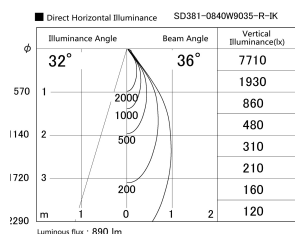

Item no. SD381-0840W9035-R-IK

Series Name: Clady versa R-G tracklight
(In track) (SD381-R-IK)

Installation	Track mount	
Type	Extra	high-efficiency tracklight
Fixture wattage	7.5W	
Beam angle	38deg	
Color Temp.	3500K	
CRI	Ra>90	
Luminous	830 lm	
Body	Die-castaluminumalloy	
Body finish	White	
Trim finish	White	
Reflector finish	N/A	
IP Rate	IP20	
Light source	COB module	
Input Voltage	AC220~240V	
Dimming Type	Non-Dimmable	
Certificate	CE,CCC	
Cut Hole	N/A	