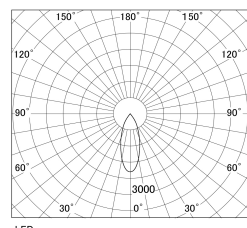

Item no. SD381-0840W9035-R-IK

Series Name: Clady versa R-G tracklight
(In track) (SD381-R-IK)

Installation	Track mount	
Type	Extra	high-efficiency tracklight
Fixture wattage	7.5W	
Beam angle	38deg	
Color Temp.	3500K	
CRI	Ra>90	
Luminous	830 lm	
Body	Die-castaluminumalloy	
Body finish	White	
Trim finish	White	
Reflector finish	N/A	
IP Rate	IP20	
Light source	COB module	
Input Voltage	AC220~240V	
Dimming Type	Non-Dimmable	
Certificate	CE,CCC	
Cut Hole	N/A	