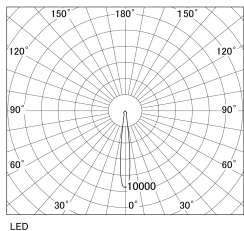

Item no. SD381-3515W9040-R-IK

Series Name: Clady versa R-G tracklight
(In track) (SD381-R-IK)

■ Direct Horizontal Illuminance SD381-3515W9040-R-IK

φ	Illuminance Angle	Beam Angle	Vertical Illuminance(Lx)
190	11°	12°	149840
380			37460
570			16650
770			9370
			5990
			4160
			3060
			2340

Luminous flux : 3965 lm

Installation	Track mount
Type	Extra high-efficiency tracklight
Fixture wattage	36W
Beam angle	12deg
Color Temp.	4000K
CRI	Ra>90
Luminous	3964 lm
Body	Die-castaluminumalloy
Body finish	White
Trim finish	White
Reflector finish	N/A
IP Rate	IP20
Light source	COB module
Input Voltage	AC220~240V
Dimming Type	Non-Dimmable
Certificate	CE,CCC
Cut Hole	N/A