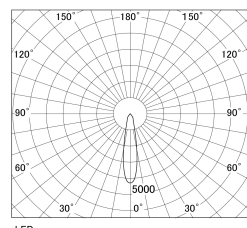

Item no. SD381-3520W9040-R-1K

Series Name: Clady versa R-G tracklight
(In track) (SD381-R-1K)

■ Direct Horizontal Illuminance SD381-3520W9040-R-1K

φ	Illuminance Angle	Beam Angle	Vertical Illuminance(lx)
	20°	21°	73600
350			18400
700			8180
1050			4600
1410			2940
			2040
			1500
			1150

Luminous flux : 4275 lm

Installation	Track mount
Type	Extra high-efficiency tracklight
Fixture wattage	36W
Beam angle	21deg
Color Temp.	4000K
CRI	Ra>90
Luminous	4274 lm
Body	Die-castaluminumalloy
Body finish	White
Trim finish	White
Reflector finish	N/A
IP Rate	IP20
Light source	COB module
Input Voltage	AC220~240V
Dimming Type	Non-Dimmable
Certificate	CE,CCC
Cut Hole	N/A