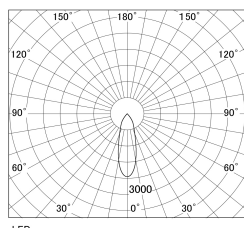

Item no. SD381-3530W9040-R-1K

Series Name: Clady versa R-G tracklight  
(In track) (SD381-R-1K)

■ Direct Horizontal Illuminance SD381-3530W9040-R-1K

φ	Illuminance Angle	Beam Angle	Vertical Illuminance(Lx)
	28°	30°	40260
490	1		10070
990	2		4470
1490	3		2520
1990			1610
			1120
			820
			630

Luminous flux: 4290 lm

Installation	Track mount
Type	Extra high-efficiency tracklight
Fixture wattage	36W
Beam angle	30deg
Color Temp.	4000K
CRI	Ra>90
Luminous	4289 lm
Body	Die-castaluminumalloy
Body finish	White
Trim finish	White
Reflector finish	N/A
IP Rate	IP20
Light source	COB module
Input Voltage	AC220~240V
Dimming Type	Non-Dimmable
Certificate	CE,CCC
Cut Hole	N/A