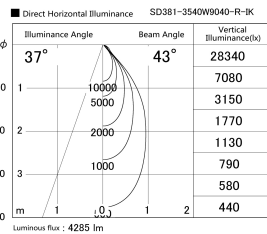

Item no. SD381-3540W9040-R-1K

Series Name: Clady versa R-G tracklight
(In track) (SD381-R-1K)

Installation	Track mount
Type	Extra high-efficiency tracklight
Fixture wattage	36W
Beam angle	43deg
Color Temp.	4000K
CRI	Ra>90
Luminous	4285 lm
Body	Die-castaluminumalloy
Body finish	White
Trim finish	White
Reflector finish	N/A
IP Rate	IP20
Light source	COB module
Input Voltage	AC220~240V
Dimming Type	Non-Dimmable
Certificate	CE,CCC
Cut Hole	N/A