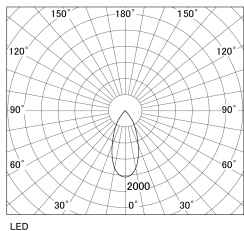

Item no. SD381-3540W9040-R-1K

Series Name: Clady versa R-G tracklight
(In track) (SD381-R-1K)

Installation	Track mount
Type	Extra high-efficiency tracklight
Fixture wattage	36W
Beam angle	43deg
Color Temp.	4000K
CRI	Ra>90
Luminous	4285 lm
Body	Die-castaluminumalloy
Body finish	White
Trim finish	White
Reflector finish	N/A
IP Rate	IP20
Light source	COB module
Input Voltage	AC220~240V
Dimming Type	Non-Dimmable
Certificate	CE,CCC
Cut Hole	N/A