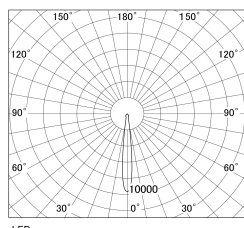

Item no. SD381-2815W9040-R-1K

Series Name: Clady versa R-G tracklight
(In track) (SD381-R-1K)

■ Direct Horizontal Illuminance SD381-2815W9040-R-1K

φ	Illuminance Angle	Beam Angle	Vertical Illuminance(Lx)
190	11°	12°	123990
380	50000		31000
570	20000		13780
770	10000		7750
	5000		4960
			3440
			2530
			1940

Luminous flux : 3205 lm

Installation	Track mount
Type	Extra high-efficiency tracklight
Fixture wattage	28W
Beam angle	12deg
Color Temp.	4000K
CRI	Ra>90
Luminous	3203 lm
Body	Die-castaluminumalloy
Body finish	White
Trim finish	White
Reflector finish	N/A
IP Rate	IP20
Light source	COB module
Input Voltage	AC220~240V
Dimming Type	Non-Dimmable
Certificate	CE,CCC
Cut Hole	N/A