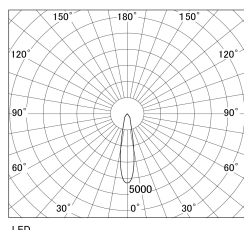

Item no. SD381-2820W9040-R-IK

Series Name: Clady versa R-G tracklight  
(In track) (SD381-R-IK)

■ Direct Horizontal Illuminance SD381-2820W9040-R-IK

φ	Illuminance Angle	Beam Angle	Vertical Illuminance(Lx)
	20°	21°	59440
350			14860
700			6600
1050			3720
1410			2380
			1650
			1210
			930

Luminous flux : 3450 lm

Installation	Track mount
Type	Extra high-efficiency tracklight
Fixture wattage	28W
Beam angle	21deg
Color Temp.	4000K
CRI	Ra>90
Luminous	3452 lm
Body	Die-castaluminumalloy
Body finish	White
Trim finish	White
Reflector finish	N/A
IP Rate	IP20
Light source	COB module
Input Voltage	AC220~240V
Dimming Type	Non-Dimmable
Certificate	CE,CCC
Cut Hole	N/A