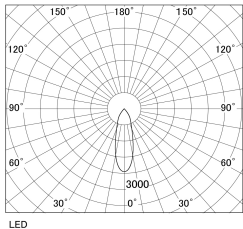

Item no. SD381-2830W9040-R-1K

Series Name: Clady versa R-G tracklight
(In track) (SD381-R-1K)

■ Direct Horizontal Illuminance SD381-2830W9040-R-1K

φ	Illuminance Angle	Beam Angle	Vertical Illuminance(Lx)
	28°	30°	32540
490	1		8130
990	2		3620
1490	3		2030
1990			1300
			900
			660
			510

Luminous flux : 3465 lm

Installation	Track mount
Type	Extra high-efficiency tracklight
Fixture wattage	28W
Beam angle	30deg
Color Temp.	4000K
CRI	Ra>90
Luminous	3466 lm
Body	Die-castaluminumalloy
Body finish	White
Trim finish	White
Reflector finish	N/A
IP Rate	IP20
Light source	COB module
Input Voltage	AC220~240V
Dimming Type	Non-Dimmable
Certificate	CE,CCC
Cut Hole	N/A