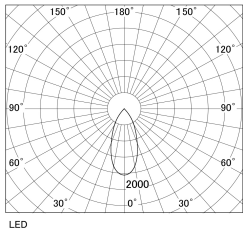

Item no. SD381-2840W9040-R-1K

Series Name: Clady versa R-G tracklight
(In track) (SD381-R-1K)

■ Direct Horizontal Illuminance SD381-2840W9040-R-1K

φ	Illuminance Angle	Beam Angle	Vertical Illuminance(lx)
	37°	43°	22900
1	10000		5720
	5000		2540
2	2000		1430
	1000		920
3			640
	500		470
m			360

Luminous flux : 3460 lm

Installation	Track mount
Type	Extra high-efficiency tracklight
Fixture wattage	28W
Beam angle	43deg
Color Temp.	4000K
CRI	Ra>90
Luminous	3462 lm
Body	Die-castaluminumalloy
Body finish	White
Trim finish	White
Reflector finish	N/A
IP Rate	IP20
Light source	COB module
Input Voltage	AC220~240V
Dimming Type	Non-Dimmable
Certificate	CE,CCC
Cut Hole	N/A