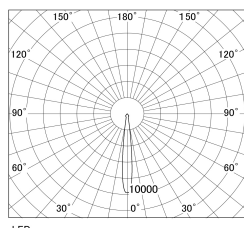

Item no. SD381-2615W9040-R-1K

Series Name: Clady versa R-G tracklight  
(In track) (SD381-R-1K)

■ Direct Horizontal Illuminance SD381-2615W9040-R-1K

φ	Illuminance Angle	Beam Angle	Vertical Illuminance(Lx)
170	10°	12°	109860
170	50000		27470
340	20000		12210
340	10000		6870
520	5000		4390
520			3050
690			2240
690			1720

Luminous flux : 2790 lm

Installation	Track mount
Type	Extra high-efficiency tracklight
Fixture wattage	23W
Beam angle	12deg
Color Temp.	4000K
CRI	Ra>90
Luminous	2792 lm
Body	Die-castaluminumalloy
Body finish	White
Trim finish	White
Reflector finish	N/A
IP Rate	IP20
Light source	COB module
Input Voltage	AC220~240V
Dimming Type	Non-Dimmable
Certificate	CE,CCC
Cut Hole	N/A