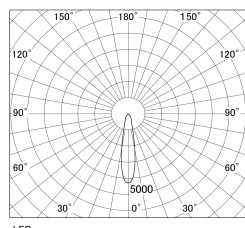

Item no. SD381-2620W9040-R-IK

Series Name: Clady versa R-G tracklight
(In track) (SD381-R-IK)

■ Direct Horizontal Illuminance SD381-2620W9040-R-IK

φ	Illuminance Angle	Beam Angle	Vertical Illuminance(lx)
	20°	21°	51850
350	20000		12960
	10000		5760
700	5000		3240
	2000		2070
1050			1440
			1060
1410			810

Luminous flux : 3010 lm

Installation	Track mount
Type	Extra high-efficiency tracklight
Fixture wattage	23W
Beam angle	21deg
Color Temp.	4000K
CRI	Ra>90
Luminous	3011 lm
Body	Die-castaluminumalloy
Body finish	White
Trim finish	White
Reflector finish	N/A
IP Rate	IP20
Light source	COB module
Input Voltage	AC220~240V
Dimming Type	Non-Dimmable
Certificate	CE,CCC
Cut Hole	N/A