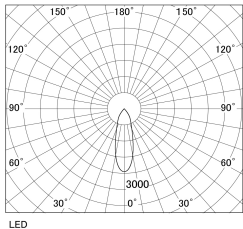

Item no. SD381-2630W9040-R-IK

Series Name: Clady versa R-G tracklight
(In track) (SD381-R-IK)

■ Direct Horizontal Illuminance SD381-2630W9040-R-IK

φ	Illuminance Angle	Beam Angle	Vertical Illuminance(lx)
	28°	30°	28350
490	10000	5000	7090
990	2000		3150
1490	1000		1770
1990			1130
			790
			580
			440

Luminous flux : 3020 lm

Installation	Track mount
Type	Extra high-efficiency tracklight
Fixture wattage	23W
Beam angle	30deg
Color Temp.	4000K
CRI	Ra>90
Luminous	3020 lm
Body	Die-castaluminumalloy
Body finish	White
Trim finish	White
Reflector finish	N/A
IP Rate	IP20
Light source	COB module
Input Voltage	AC220~240V
Dimming Type	Non-Dimmable
Certificate	CE,CCC
Cut Hole	N/A