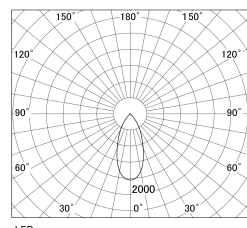

Item no. SD381-2640W9040-R-1K

Series Name: Clady versa R-G tracklight  
(In track) (SD381-R-1K)

■ Direct Horizontal Illuminance SD381-2640W9040-R-1K

φ	Illuminance Angle	Beam Angle	Vertical Illuminance(lx)
1	37°	43°	19970
2			4990
3			2220
1			1250
2			800
3			550
1			410
2			310

Luminous flux : 3020 lm

LED

Installation	Track mount
Type	Extra high-efficiency tracklight
Fixture wattage	23W
Beam angle	43deg
Color Temp.	4000K
CRI	Ra>90
Luminous	3019 lm
Body	Die-castaluminumalloy
Body finish	White
Trim finish	White
Reflector finish	N/A
IP Rate	IP20
Light source	COB module
Input Voltage	AC220~240V
Dimming Type	Non-Dimmable
Certificate	CE,CCC
Cut Hole	N/A