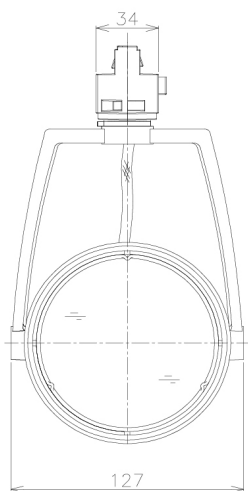

Item no. SD381-2640W9040-R-1K

Series Name: Clady versa R-G tracklight  
(In track) (SD381-R-1K)

■ Direct Horizontal Illuminance SD381-2640W9040-R-1K

φ	Illuminance Angle	Beam Angle	Vertical Illuminance(lx)
1	37°	43°	19970
2			4990
3			2220
1			1250
2			800
3			550
1			410
2			310

Luminous flux : 3020 lm

LED

Installation	Track mount
Type	Extra high-efficiency tracklight
Fixture wattage	23W
Beam angle	43deg
Color Temp.	4000K
CRI	Ra>90
Luminous	3019 lm
Body	Die-castaluminumalloy
Body finish	White
Trim finish	White
Reflector finish	N/A
IP Rate	IP20
Light source	COB module
Input Voltage	AC220~240V
Dimming Type	Non-Dimmable
Certificate	CE,CCC
Cut Hole	N/A