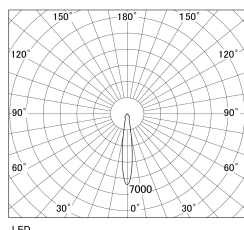

Item no. SD381-2515W9040-R-1K

Series Name: Clady versa R-G tracklight
(In track) (SD381-R-1K)

■ Direct Horizontal Illuminance SD381-2515W9040-R-1K

φ	Illuminance Angle	Beam Angle	Vertical Illuminance(Lx)
240	14°	15°	63780
480	2		15950
730	3		7090
980	m	0 1 2	3990
			2550
			1770
			1300
			1000

Luminous flux : 2590 lm

Installation	Track mount
Type	Extra high-efficiency tracklight
Fixture wattage	23W
Beam angle	15deg
Color Temp.	4000K
CRI	Ra>90
Luminous	2590 lm
Body	Die-castaluminumalloy
Body finish	White
Trim finish	White
Reflector finish	N/A
IP Rate	IP20
Light source	COB module
Input Voltage	AC220~240V
Dimming Type	Non-Dimmable
Certificate	CE,CCC
Cut Hole	N/A