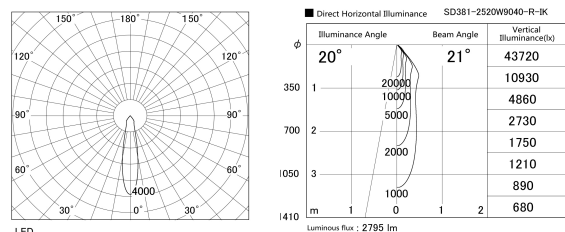

Item no. SD381-2520W9040-R-1K

Series Name: Clady versa R-G tracklight
(In track) (SD381-R-1K)

Installation	Track mount
Type	Extra high-efficiency tracklight
Fixture wattage	23W
Beam angle	21deg
Color Temp.	4000K
CRI	Ra>90
Luminous	2793 lm
Body	Die-castaluminumalloy
Body finish	White
Trim finish	White
Reflector finish	N/A
IP Rate	IP20
Light source	COB module
Input Voltage	AC220~240V
Dimming Type	Non-Dimmable
Certificate	CE,CCC
Cut Hole	N/A