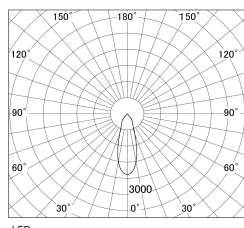

Item no. SD381-2530W9040-R-IK

Series Name: Clady versa R-G tracklight  
(In track) (SD381-R-IK)

Installation	Track mount	
Type	Extra	high-efficiency tracklight
Fixture wattage	23W	
Beam angle	33deg	
Color Temp.	4000K	
CRI	Ra>90	
Luminous	2736 lm	
Body	Die-castaluminumalloy	
Body finish	White	
Trim finish	White	
Reflector finish	N/A	
IP Rate	IP20	
Light source	COB module	
Input Voltage	AC220~240V	
Dimming Type	Non-Dimmable	
Certificate	CE,CCC	
Cut Hole	N/A	

■ Direct Horizontal Illuminance SD381-2530W9040-R-IK

φ	Illuminance Angle	Beam Angle	Vertical Illuminance(Lx)
530	30°	33°	25740
1070			6440
1600			2860
2140			1610
			1030
			720
			530
			400

Luminous flux : 2835 lm