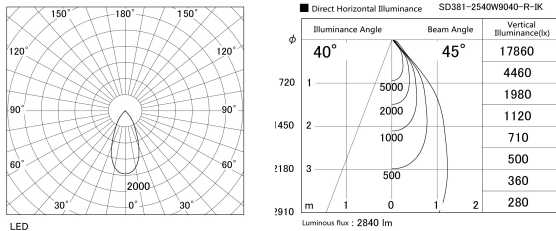

Item no. SD381-2540W9040-R-1K

Series Name: Clady versa R-G tracklight
(In track) (SD381-R-1K)

Installation	Track mount
Type	Extra high-efficiency tracklight
Fixture wattage	23W
Beam angle	45deg
Color Temp.	4000K
CRI	Ra>90
Luminous	2839 lm
Body	Die-castaluminumalloy
Body finish	White
Trim finish	White
Reflector finish	N/A
IP Rate	IP20
Light source	COB module
Input Voltage	AC220~240V
Dimming Type	Non-Dimmable
Certificate	CE,CCC
Cut Hole	N/A