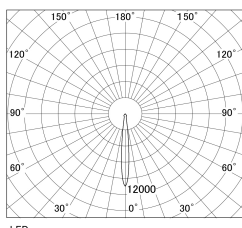

Item no. SD381-2015W9040-R-IK

Series Name: Clady versa R-G tracklight
(In track) (SD381-R-IK)

■ Direct Horizontal Illuminance SD381-2015W9040-R-IK

φ	Illuminance Angle	Beam Angle	Vertical Illuminance(Lx)
170	10°	11°	87050
170			21760
340			9670
340			5440
520			3480
520			2420
690			1780
690			1360

Luminous flux : 2010 lm

Installation	Track mount
Type	Extra high-efficiency tracklight
Fixture wattage	20W
Beam angle	11deg
Color Temp.	4000K
CRI	Ra>90
Luminous	2009 lm
Body	Die-castaluminumalloy
Body finish	White
Trim finish	White
Reflector finish	N/A
IP Rate	IP20
Light source	COB module
Input Voltage	AC220~240V
Dimming Type	Non-Dimmable
Certificate	CE,CCC
Cut Hole	N/A