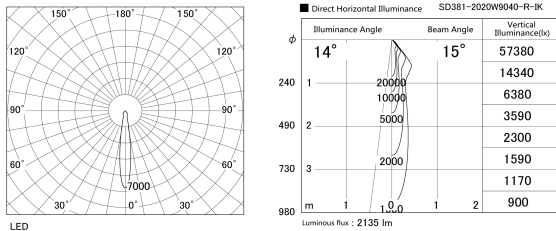

Item no. SD381-2020W9040-R-IK

Series Name: Clady versa R-G tracklight
(In track) (SD381-R-IK)

Installation	Track mount
Type	Extra high-efficiency tracklight
Fixture wattage	20W
Beam angle	15deg
Color Temp.	4000K
CRI	Ra>90
Luminous	2134 lm
Body	Die-castaluminumalloy
Body finish	White
Trim finish	White
Reflector finish	N/A
IP Rate	IP20
Light source	COB module
Input Voltage	AC220~240V
Dimming Type	Non-Dimmable
Certificate	CE,CCC
Cut Hole	N/A