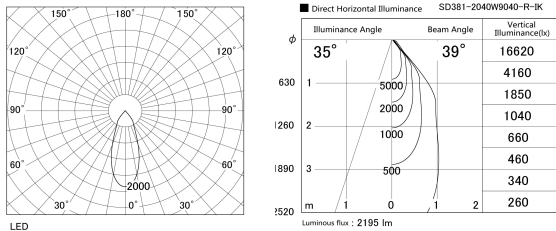

Item no. SD381-2040W9040-R-1K

Series Name: Clady versa R-G tracklight
(In track) (SD381-R-1K)

Installation	Track mount
Type	Extra high-efficiency tracklight
Fixture wattage	20W
Beam angle	39deg
Color Temp.	4000K
CRI	Ra>90
Luminous	2196 lm
Body	Die-castaluminumalloy
Body finish	White
Trim finish	White
Reflector finish	N/A
IP Rate	IP20
Light source	COB module
Input Voltage	AC220~240V
Dimming Type	Non-Dimmable
Certificate	CE,CCC
Cut Hole	N/A