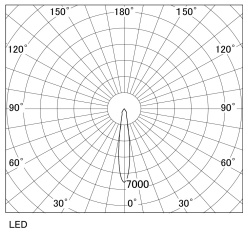

Item no. SD381-1915W9040-R-IK

Series Name: Clady versa R-G tracklight
(In track) (SD381-R-IK)

■ Direct Horizontal Illuminance SD381-1915W9040-R-IK

φ	Illuminance Angle	Beam Angle	Vertical Illuminance(Lx)
260	15°	16°	43980
1			11000
520			4890
2			2750
780			1760
3			1220
1050			900
m			690

Luminous flux : 1715 lm

Installation	Track mount	
Type	Extra	high-efficiency tracklight
Fixture wattage	18.6W	
Beam angle	16deg	
Color Temp.	4000K	
CRI	Ra>90	
Luminous	1715 lm	
Body	Die-castaluminumalloy	
Body finish	White	
Trim finish	White	
Reflector finish	N/A	
IP Rate	IP20	
Light source	COB module	
Input Voltage	AC220~240V	
Dimming Type	Non-Dimmable	
Certificate	CE,CCC	
Cut Hole	N/A	