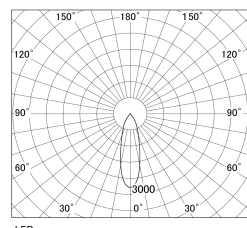

Item no. SD381-1930W9040-R-1K

Series Name: Clady versa R-G tracklight  
(In track) (SD381-R-1K)

■ Direct Horizontal Illuminance SD381-1930W9040-R-1K

| φ    | Illuminance Angle | Beam Angle | Vertical Illuminance(Lx) |
|------|-------------------|------------|--------------------------|
|      | 26°               | 28°        | 20080                    |
| 1    | 10000             |            | 5020                     |
|      | 5000              |            | 2230                     |
| 2    | 2000              |            | 1260                     |
|      | 1000              |            | 800                      |
| 3    | 500               |            | 560                      |
|      |                   |            | 410                      |
| 1840 |                   |            | 310                      |

Luminous flux : 1820 lm

|                  |                                  |
|------------------|----------------------------------|
| Installation     | Track mount                      |
| Type             | Extra high-efficiency tracklight |
| Fixture wattage  | 18.6W                            |
| Beam angle       | 28deg                            |
| Color Temp.      | 4000K                            |
| CRI              | Ra>90                            |
| Luminous         | 1818 lm                          |
| Body             | Die-castaluminumalloy            |
| Body finish      | White                            |
| Trim finish      | White                            |
| Reflector finish | N/A                              |
| IP Rate          | IP20                             |
| Light source     | COB module                       |
| Input Voltage    | AC220~240V                       |
| Dimming Type     | Non-Dimmable                     |
| Certificate      | CE,CCC                           |
| Cut Hole         | N/A                              |