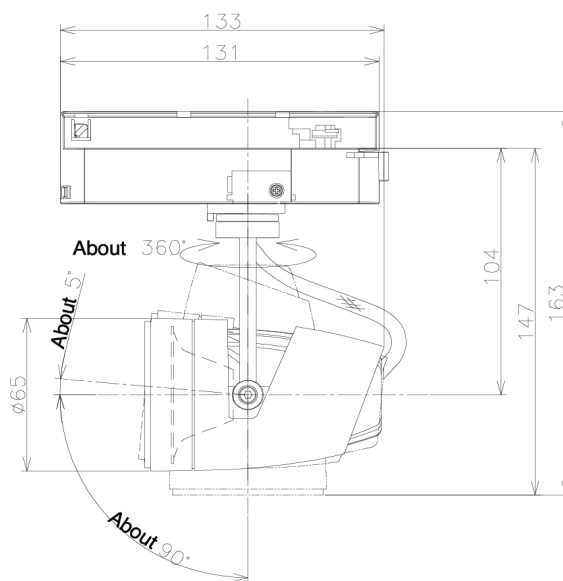

Item no. SD381-1940W9040-R-IK

Series Name: Clady versa R-G tracklight  
(In track) (SD381-R-IK)

■ Direct Horizontal Illuminance SD381-1940W9040-R-IK

φ	Illuminance Angle	Beam Angle	Vertical Illuminance(lx)
590	33°	37°	15400
1180			3850
1770			1710
3360			960
			620
			430
			310
			240

Luminous flux : 1850 lm

LED

Installation	Track mount
Type	Extra high-efficiency tracklight
Fixture wattage	18.6W
Beam angle	37deg
Color Temp.	4000K
CRI	Ra>90
Luminous	1851 lm
Body	Die-castaluminumalloy
Body finish	White
Trim finish	White
Reflector finish	N/A
IP Rate	IP20
Light source	COB module
Input Voltage	AC220~240V
Dimming Type	Non-Dimmable
Certificate	CE,CCC
Cut Hole	N/A