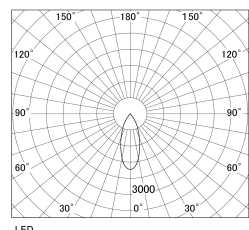

Item no. SD381-1940W9040-R-IK

Series Name: Clady versa R-G tracklight  
(In track) (SD381-R-IK)

■ Direct Horizontal Illuminance SD381-1940W9040-R-IK

φ	Illuminance Angle	Beam Angle	Vertical Illuminance(lx)
590	33°	37°	15400
1180			3850
1770			1710
3360			960
			620
			430
			310
			240

Luminous flux : 1850 lm

LED

Installation	Track mount
Type	Extra high-efficiency tracklight
Fixture wattage	18.6W
Beam angle	37deg
Color Temp.	4000K
CRI	Ra>90
Luminous	1851 lm
Body	Die-castaluminumalloy
Body finish	White
Trim finish	White
Reflector finish	N/A
IP Rate	IP20
Light source	COB module
Input Voltage	AC220~240V
Dimming Type	Non-Dimmable
Certificate	CE,CCC
Cut Hole	N/A