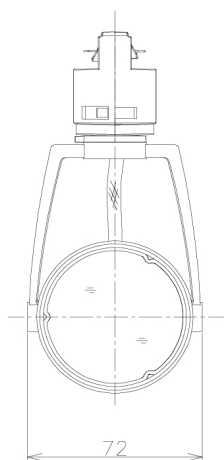

Item no. SD381-1940W9040-R-IK

Series Name: Clady versa R-G tracklight  
(In track) (SD381-R-IK)

■ Direct Horizontal Illuminance SD381-1940W9040-R-IK

φ	Illuminance Angle	Beam Angle	Vertical Illuminance(lx)
590	33°	37°	15400
1180			3850
1770			1710
3360			960
			620
			430
			310
			240

Luminous flux : 1850 lm

LED

Installation	Track mount
Type	Extra high-efficiency tracklight
Fixture wattage	18.6W
Beam angle	37deg
Color Temp.	4000K
CRI	Ra>90
Luminous	1851 lm
Body	Die-castaluminumalloy
Body finish	White
Trim finish	White
Reflector finish	N/A
IP Rate	IP20
Light source	COB module
Input Voltage	AC220~240V
Dimming Type	Non-Dimmable
Certificate	CE,CCC
Cut Hole	N/A