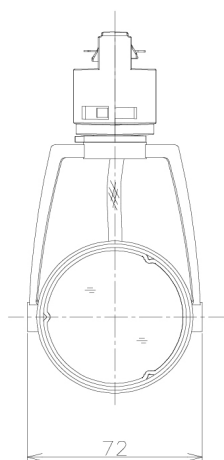

Item no. SD381-1115W9040-R-1K

Series Name: Clady versa R-G tracklight
(In track) (SD381-R-1K)

■ Direct Horizontal Illuminance SD381-1115W9040-R-1K

φ	Illuminance Angle	Beam Angle	Vertical Illuminance(Lx)
260	15°	16°	26920
1			6730
520			2990
2			1680
780			1080
3			750
1050			550
m			420

Luminous flux : 1035 lm

Installation	Track mount
Type	Extra high-efficiency tracklight
Fixture wattage	10.5W
Beam angle	16deg
Color Temp.	4000K
CRI	Ra>90
Luminous	1037 lm
Body	Die-castaluminumalloy
Body finish	White
Trim finish	White
Reflector finish	N/A
IP Rate	IP20
Light source	COB module
Input Voltage	AC220~240V
Dimming Type	Non-Dimmable
Certificate	CE,CCC
Cut Hole	N/A