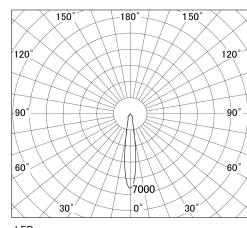

Item no. SD381-1115W9040-R-1K

Series Name: Clady versa R-G tracklight
(In track) (SD381-R-1K)

■ Direct Horizontal Illuminance SD381-1115W9040-R-1K

φ	Illuminance Angle	Beam Angle	Vertical Illuminance(Lx)
260	15°	16°	26920
1			6730
520			2990
2			1680
780			1080
3			750
1050			550
m			420

Luminous flux : 1035 lm

Installation	Track mount
Type	Extra high-efficiency tracklight
Fixture wattage	10.5W
Beam angle	16deg
Color Temp.	4000K
CRI	Ra>90
Luminous	1037 lm
Body	Die-castaluminumalloy
Body finish	White
Trim finish	White
Reflector finish	N/A
IP Rate	IP20
Light source	COB module
Input Voltage	AC220~240V
Dimming Type	Non-Dimmable
Certificate	CE,CCC
Cut Hole	N/A