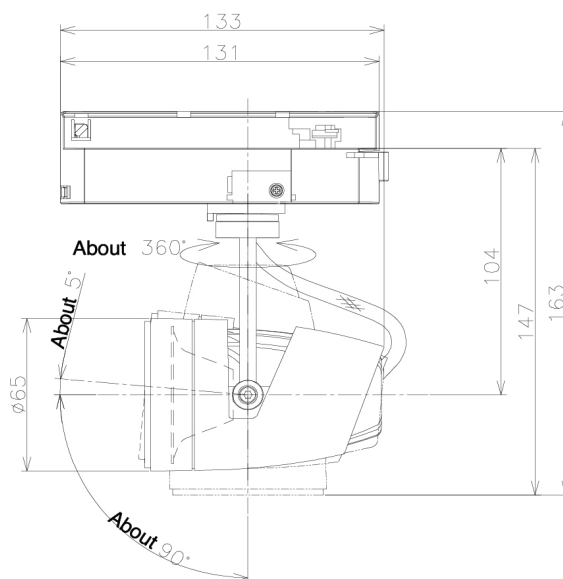

Item no. SD381-1115W9040-R-1K

Series Name: Clady versa R-G tracklight
(In track) (SD381-R-1K)

■ Direct Horizontal Illuminance SD381-1115W9040-R-1K

φ	Illuminance Angle	Beam Angle	Vertical Illuminance(Lx)
260	15°	16°	26920
1			6730
520			2990
2			1680
780			1080
3			750
1050			550
m			420

Luminous flux : 1035 lm

Installation	Track mount
Type	Extra high-efficiency tracklight
Fixture wattage	10.5W
Beam angle	16deg
Color Temp.	4000K
CRI	Ra>90
Luminous	1037 lm
Body	Die-castaluminumalloy
Body finish	White
Trim finish	White
Reflector finish	N/A
IP Rate	IP20
Light source	COB module
Input Voltage	AC220~240V
Dimming Type	Non-Dimmable
Certificate	CE,CCC
Cut Hole	N/A