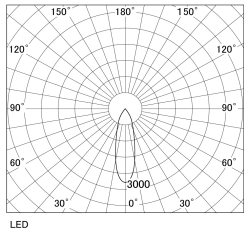

Item no. SD381-1130W9040-R-1K

Series Name: Clady versa R-G tracklight
(In track) (SD381-R-1K)

■ Direct Horizontal Illuminance SD381-1130W9040-R-1K

φ	Illuminance Angle	Beam Angle	Vertical Illuminance(Lx)
	26°	28°	12140
460	5000		3030
920	2000		1350
1380	1000		760
1840	500		490
		1	340
		2	250
			190

Luminous flux : 1100 lm

Installation	Track mount
Type	Extra high-efficiency tracklight
Fixture wattage	10.5W
Beam angle	28deg
Color Temp.	4000K
CRI	Ra>90
Luminous	1099 lm
Body	Die-castaluminumalloy
Body finish	White
Trim finish	White
Reflector finish	N/A
IP Rate	IP20
Light source	COB module
Input Voltage	AC220~240V
Dimming Type	Non-Dimmable
Certificate	CE,CCC
Cut Hole	N/A