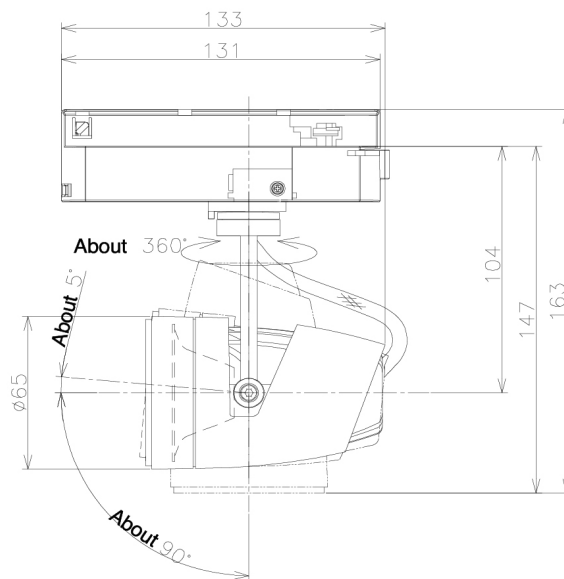

Item no. SD381-1130W9040-R-1K

Series Name: Clady versa R-G tracklight
(In track) (SD381-R-1K)

■ Direct Horizontal Illuminance SD381-1130W9040-R-1K

φ	Illuminance Angle	Beam Angle	Vertical Illuminance(Lx)
	26°	28°	12140
460	5000		3030
920	2000		1350
1380	1000		760
1840	500		490
		1	340
		2	250
			190

Luminous flux : 1100 lm

Installation	Track mount
Type	Extra high-efficiency tracklight
Fixture wattage	10.5W
Beam angle	28deg
Color Temp.	4000K
CRI	Ra>90
Luminous	1099 lm
Body	Die-castaluminumalloy
Body finish	White
Trim finish	White
Reflector finish	N/A
IP Rate	IP20
Light source	COB module
Input Voltage	AC220~240V
Dimming Type	Non-Dimmable
Certificate	CE,CCC
Cut Hole	N/A