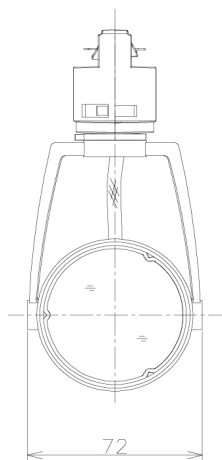

Item no. SD381-1130W9040-R-1K

Series Name: Clady versa R-G tracklight
(In track) (SD381-R-1K)

■ Direct Horizontal Illuminance SD381-1130W9040-R-1K

φ	Illuminance Angle	Beam Angle	Vertical Illuminance(Lx)
	26°	28°	12140
460	5000		3030
920	2000		1350
1380	1000		760
1840	500		490
		1	340
		2	250
			190

Luminous flux : 1100 lm

Installation	Track mount
Type	Extra high-efficiency tracklight
Fixture wattage	10.5W
Beam angle	28deg
Color Temp.	4000K
CRI	Ra>90
Luminous	1099 lm
Body	Die-castaluminumalloy
Body finish	White
Trim finish	White
Reflector finish	N/A
IP Rate	IP20
Light source	COB module
Input Voltage	AC220~240V
Dimming Type	Non-Dimmable
Certificate	CE,CCC
Cut Hole	N/A