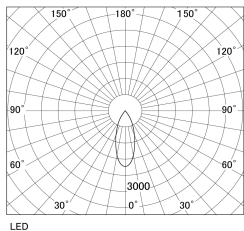

Item no. SD381-1140W9040-R-1K

Series Name: Clady versa R-G tracklight  
(In track) (SD381-R-1K)

Installation	Track mount
Type	Extra high-efficiency tracklight
Fixture wattage	10.5W
Beam angle	37deg
Color Temp.	4000K
CRI	Ra>90
Luminous	1122 lm
Body	Die-castaluminumalloy
Body finish	White
Trim finish	White
Reflector finish	N/A
IP Rate	IP20
Light source	COB module
Input Voltage	AC220~240V
Dimming Type	Non-Dimmable
Certificate	CE,CCC
Cut Hole	N/A