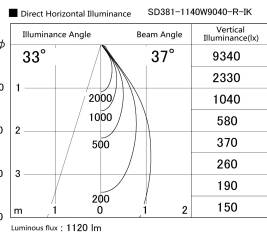

Item no. SD381-1140W9040-R-1K

Series Name: Clady versa R-G tracklight  
(In track) (SD381-R-1K)

Installation	Track mount
Type	Extra high-efficiency tracklight
Fixture wattage	10.5W
Beam angle	37deg
Color Temp.	4000K
CRI	Ra>90
Luminous	1122 lm
Body	Die-castaluminumalloy
Body finish	White
Trim finish	White
Reflector finish	N/A
IP Rate	IP20
Light source	COB module
Input Voltage	AC220~240V
Dimming Type	Non-Dimmable
Certificate	CE,CCC
Cut Hole	N/A