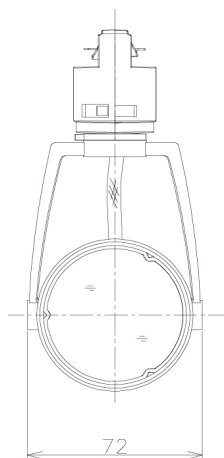

Item no. SD381-0820W9040-R-1K

Series Name: Clady versa R-G tracklight
(In track) (SD381-R-1K)

■ Direct Horizontal Illuminance SD381-0820W9040-R-1K

φ	Illuminance Angle	Beam Angle	Vertical Illuminance(Lx)
	17°	17°	19630
290	1	5000	4910
590	2	2000	2180
890	3	1000	1230
1190	m	500	790
			550
			400
			310

Luminous flux : 845 lm

LED

Installation	Track mount
Type	Extra high-efficiency tracklight
Fixture wattage	7.5W
Beam angle	20deg
Color Temp.	4000K
CRI	Ra>90
Luminous	794 lm
Body	Die-castaluminumalloy
Body finish	White
Trim finish	White
Reflector finish	N/A
IP Rate	IP20
Light source	COB module
Input Voltage	AC220~240V
Dimming Type	Non-Dimmable
Certificate	CE,CCC
Cut Hole	N/A