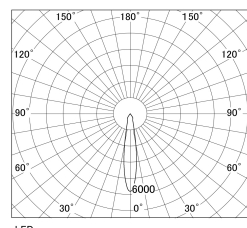

Item no. SD381-0820W9040-R-1K

Series Name: Clady versa R-G tracklight
(In track) (SD381-R-1K)

■ Direct Horizontal Illuminance SD381-0820W9040-R-1K

φ	Illuminance Angle	Beam Angle	Vertical Illuminance(Lx)
	17°	17°	19630
290	1	5000	4910
590	2	2000	2180
890	3	1000	1230
1190	m	500	790
			550
			400
			310

Luminous flux : 845 lm

LED

Installation	Track mount
Type	Extra high-efficiency tracklight
Fixture wattage	7.5W
Beam angle	20deg
Color Temp.	4000K
CRI	Ra>90
Luminous	794 lm
Body	Die-castaluminumalloy
Body finish	White
Trim finish	White
Reflector finish	N/A
IP Rate	IP20
Light source	COB module
Input Voltage	AC220~240V
Dimming Type	Non-Dimmable
Certificate	CE,CCC
Cut Hole	N/A