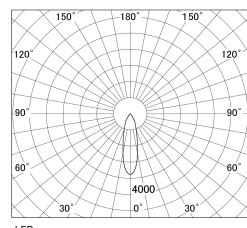

Item no. SD381-0830W9040-R-IK

Series Name: Clady versa R-G tracklight
(In track) (SD381-R-IK)

LED

Installation	Track mount
Type	Extra high-efficiency tracklight
Fixture wattage	7.5W
Beam angle	29deg
Color Temp.	4000K
CRI	Ra>90
Luminous	825 lm
Body	Die-castaluminumalloy
Body finish	White
Trim finish	White
Reflector finish	N/A
IP Rate	IP20
Light source	COB module
Input Voltage	AC220~240V
Dimming Type	Non-Dimmable
Certificate	CE,CCC
Cut Hole	N/A