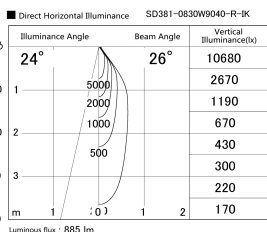

Item no. SD381-0830W9040-R-IK

Series Name: Clady versa R-G tracklight
(In track) (SD381-R-IK)

LED

Installation	Track mount
Type	Extra high-efficiency tracklight
Fixture wattage	7.5W
Beam angle	29deg
Color Temp.	4000K
CRI	Ra>90
Luminous	825 lm
Body	Die-castaluminumalloy
Body finish	White
Trim finish	White
Reflector finish	N/A
IP Rate	IP20
Light source	COB module
Input Voltage	AC220~240V
Dimming Type	Non-Dimmable
Certificate	CE,CCC
Cut Hole	N/A