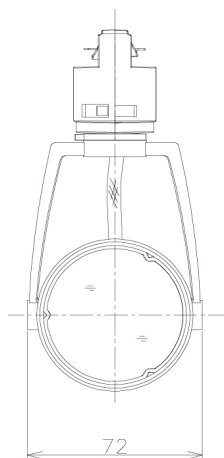

Item no. SD381-0830W9040-R-IK

Series Name: Clady versa R-G tracklight
(In track) (SD381-R-IK)

LED

Installation	Track mount
Type	Extra high-efficiency tracklight
Fixture wattage	7.5W
Beam angle	29deg
Color Temp.	4000K
CRI	Ra>90
Luminous	825 lm
Body	Die-castaluminumalloy
Body finish	White
Trim finish	White
Reflector finish	N/A
IP Rate	IP20
Light source	COB module
Input Voltage	AC220~240V
Dimming Type	Non-Dimmable
Certificate	CE,CCC
Cut Hole	N/A