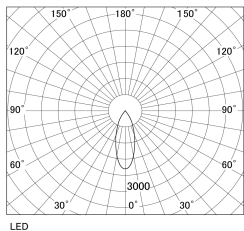

Item no. SD381-0840W9040-R-1K

Series Name: Clady versa R-G tracklight
(In track) (SD381-R-1K)

Installation	Track mount	
Type	Extra	high-efficiency tracklight
Fixture wattage	7.5W	
Beam angle	38deg	
Color Temp.	4000K	
CRI	Ra>90	
Luminous	841 lm	
Body	Die-castaluminumalloy	
Body finish	White	
Trim finish	White	
Reflector finish	N/A	
IP Rate	IP20	
Light source	COB module	
Input Voltage	AC220~240V	
Dimming Type	Non-Dimmable	
Certificate	CE,CCC	
Cut Hole	N/A	