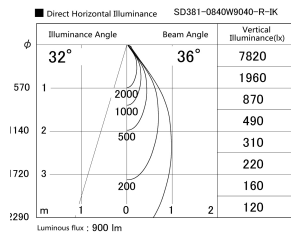

Item no. SD381-0840W9040-R-1K

Series Name: Clady versa R-G tracklight
(In track) (SD381-R-1K)

Installation	Track mount	
Type	Extra	high-efficiency tracklight
Fixture wattage	7.5W	
Beam angle	38deg	
Color Temp.	4000K	
CRI	Ra>90	
Luminous	841 lm	
Body	Die-castaluminumalloy	
Body finish	White	
Trim finish	White	
Reflector finish	N/A	
IP Rate	IP20	
Light source	COB module	
Input Voltage	AC220~240V	
Dimming Type	Non-Dimmable	
Certificate	CE,CCC	
Cut Hole	N/A	