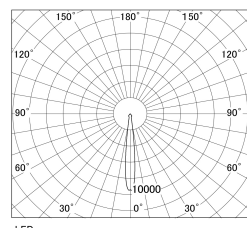

Item no. SD381-3515B9027-R-IK

Series Name: Clady versa R-G tracklight
(In track) (SD381-R-IK)

■ Direct Horizontal Illuminance SD381-3515B9027-R-IK

φ	Illuminance Angle	Beam Angle	Vertical Illuminance(Lx)
190	11°	12°	146250
380	50000		36560
570	20000		16250
770	10000		9140
	5000		5850
			4060
			2980
			2290

Luminous flux : 3870 lm

Installation	Track mount
Type	Extra high-efficiency tracklight
Fixture wattage	36W
Beam angle	12deg
Color Temp.	2700K
CRI	Ra>90
Luminous	3869 lm
Body	Die-castaluminumalloy
Body finish	Black
Trim finish	Black
Reflector finish	N/A
IP Rate	IP20
Light source	COB module
Input Voltage	AC220~240V
Dimming Type	Non-Dimmable
Certificate	CE,CCC
Cut Hole	N/A