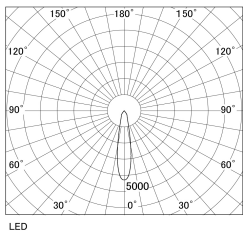

Item no. SD381-3520B9027-R-IK

Series Name: Clady versa R-G tracklight
(In track) (SD381-R-IK)

■ Direct Horizontal Illuminance SD381-3520B9027-R-IK

φ	Illuminance Angle	Beam Angle	Vertical Illuminance(Lx)
	20°	21°	71840
350	20000		17960
700	10000		7980
1050	5000		4490
1410	2000		2870
	1470		2000
	1120		1470

Luminous flux : 4170 lm

Installation	Track mount
Type	Extra high-efficiency tracklight
Fixture wattage	36W
Beam angle	21deg
Color Temp.	2700K
CRI	Ra>90
Luminous	4172 lm
Body	Die-castaluminumalloy
Body finish	Black
Trim finish	Black
Reflector finish	N/A
IP Rate	IP20
Light source	COB module
Input Voltage	AC220~240V
Dimming Type	Non-Dimmable
Certificate	CE,CCC
Cut Hole	N/A