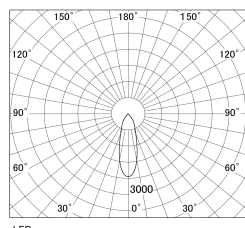

Item no. SD381-3530B9027-R-IK

Series Name: Clady versa R-G tracklight
(In track) (SD381-R-IK)

■ Direct Horizontal Illuminance SD381-3530B9027-R-IK

φ	Illuminance Angle	Beam Angle	Vertical Illuminance(Lx)
	28°	30°	39310
490	10000		9830
990	5000		4370
1490	2000		2460
1990	1000		1570
		1	1090
		2	800
			610

Luminous flux : 4185 lm

Installation	Track mount
Type	Extra high-efficiency tracklight
Fixture wattage	36W
Beam angle	30deg
Color Temp.	2700K
CRI	Ra>90
Luminous	4187 lm
Body	Die-castaluminumalloy
Body finish	Black
Trim finish	Black
Reflector finish	N/A
IP Rate	IP20
Light source	COB module
Input Voltage	AC220~240V
Dimming Type	Non-Dimmable
Certificate	CE,CCC
Cut Hole	N/A