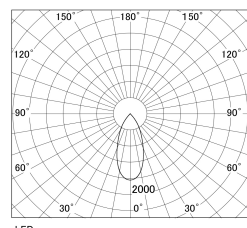

Item no. SD381-3540B9027-R-IK

Series Name: Clady versa R-G tracklight
(In track) (SD381-R-IK)

■ Direct Horizontal Illuminance SD381-3540B9027-R-IK

| φ | Illuminance Angle | Beam Angle | Vertical Illuminance(lx) |
|---|-------------------|------------|--------------------------|
| | 37° | 43° | 27660 |
| 1 | 10000 | | 6920 |
| | 5000 | | 3070 |
| 2 | 2000 | | 1730 |
| | 1000 | | 1110 |
| 3 | | | 770 |
| | | | 560 |
| 4 | | | 430 |

Luminous flux : 4185 lm

| | |
|------------------|----------------------------------|
| Installation | Track mount |
| Type | Extra high-efficiency tracklight |
| Fixture wattage | 36W |
| Beam angle | 43deg |
| Color Temp. | 2700K |
| CRI | Ra>90 |
| Luminous | 4183 lm |
| Body | Die-castaluminumalloy |
| Body finish | Black |
| Trim finish | Black |
| Reflector finish | N/A |
| IP Rate | IP20 |
| Light source | COB module |
| Input Voltage | AC220~240V |
| Dimming Type | Non-Dimmable |
| Certificate | CE,CCC |
| Cut Hole | N/A |