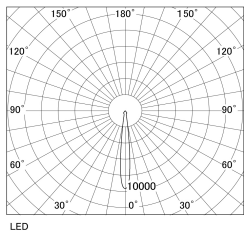

Item no. SD381-2815B9027-R-IK

Series Name: Clady versa R-G tracklight
(In track) (SD381-R-IK)

■ Direct Horizontal Illuminance SD381-2815B9027-R-IK

φ	Illuminance Angle	Beam Angle	Vertical Illuminance(Lx)
190	11°	12°	121010
380			30250
570			13450
770			7560
			4840
			3360
			2470
			1890

Luminous flux : 3125 lm

Installation	Track mount
Type	Extra high-efficiency tracklight
Fixture wattage	28W
Beam angle	12deg
Color Temp.	2700K
CRI	Ra>90
Luminous	3126 lm
Body	Die-castaluminumalloy
Body finish	Black
Trim finish	Black
Reflector finish	N/A
IP Rate	IP20
Light source	COB module
Input Voltage	AC220~240V
Dimming Type	Non-Dimmable
Certificate	CE,CCC
Cut Hole	N/A