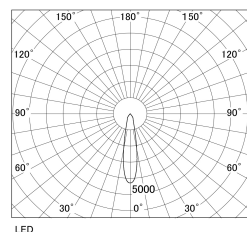

Item no. SD381-2820B9027-R-IK

Series Name: Clady versa R-G tracklight
(In track) (SD381-R-IK)

■ Direct Horizontal Illuminance SD381-2820B9027-R-IK

φ	Illuminance Angle	Beam Angle	Vertical Illuminance(Lx)
	20°	21°	58010
350	20000		14500
	10000		6450
700	5000		3630
			2320
1050	2000		1610
			1180
1410			910

Luminous flux : 3370 lm

Installation	Track mount
Type	Extra high-efficiency tracklight
Fixture wattage	28W
Beam angle	21deg
Color Temp.	2700K
CRI	Ra>90
Luminous	3369 lm
Body	Die-castaluminumalloy
Body finish	Black
Trim finish	Black
Reflector finish	N/A
IP Rate	IP20
Light source	COB module
Input Voltage	AC220~240V
Dimming Type	Non-Dimmable
Certificate	CE,CCC
Cut Hole	N/A