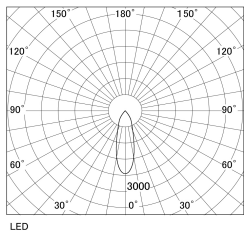

Item no. SD381-2830B9027-R-IK

Series Name: Clady versa R-G tracklight
(In track) (SD381-R-IK)

■ Direct Horizontal Illuminance SD381-2830B9027-R-IK

φ	Illuminance Angle	Beam Angle	Vertical Illuminance(Lx)
	28°	30°	31760
490	10000	5000	7940
990	2000		3530
1490	1000		1980
1990			1270
			880
			650
			500

Luminous flux : 3385 lm

Installation	Track mount
Type	Extra high-efficiency tracklight
Fixture wattage	28W
Beam angle	30deg
Color Temp.	2700K
CRI	Ra>90
Luminous	3383 lm
Body	Die-castaluminumalloy
Body finish	Black
Trim finish	Black
Reflector finish	N/A
IP Rate	IP20
Light source	COB module
Input Voltage	AC220~240V
Dimming Type	Non-Dimmable
Certificate	CE,CCC
Cut Hole	N/A