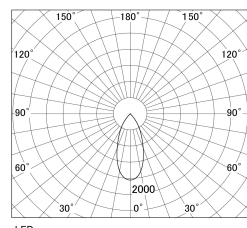

Item no. SD381-2840B9027-R-IK

Series Name: Clady versa R-G tracklight  
(In track) (SD381-R-IK)

■ Direct Horizontal Illuminance SD381-2840B9027-R-IK

φ	Illuminance Angle	Beam Angle	Vertical Illuminance(lx)
	37°	43°	22350
1	10000		5590
	5000		2480
2	2000		1400
	1000		890
3	500		620
	0		460
m			350

Luminous flux : 3380 lm

Installation	Track mount
Type	Extra high-efficiency tracklight
Fixture wattage	28W
Beam angle	43deg
Color Temp.	2700K
CRI	Ra>90
Luminous	3379 lm
Body	Die-castaluminumalloy
Body finish	Black
Trim finish	Black
Reflector finish	N/A
IP Rate	IP20
Light source	COB module
Input Voltage	AC220~240V
Dimming Type	Non-Dimmable
Certificate	CE,CCC
Cut Hole	N/A