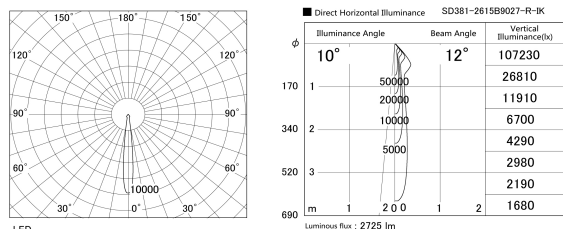

Item no. SD381-2615B9027-R-IK

Series Name: Clady versa R-G tracklight
(In track) (SD381-R-IK)

Installation	Track mount
Type	Extra high-efficiency tracklight
Fixture wattage	23W
Beam angle	12deg
Color Temp.	2700K
CRI	Ra>90
Luminous	2725 lm
Body	Die-castaluminumalloy
Body finish	Black
Trim finish	Black
Reflector finish	N/A
IP Rate	IP20
Light source	COB module
Input Voltage	AC220~240V
Dimming Type	Non-Dimmable
Certificate	CE,CCC
Cut Hole	N/A