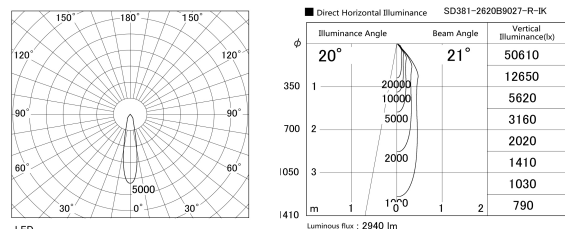

Item no. SD381-2620B9027-R-IK

Series Name: Clady versa R-G tracklight  
(In track) (SD381-R-IK)

Installation	Track mount
Type	Extra high-efficiency tracklight
Fixture wattage	23W
Beam angle	21deg
Color Temp.	2700K
CRI	Ra>90
Luminous	2939 lm
Body	Die-castaluminumalloy
Body finish	Black
Trim finish	Black
Reflector finish	N/A
IP Rate	IP20
Light source	COB module
Input Voltage	AC220~240V
Dimming Type	Non-Dimmable
Certificate	CE,CCC
Cut Hole	N/A